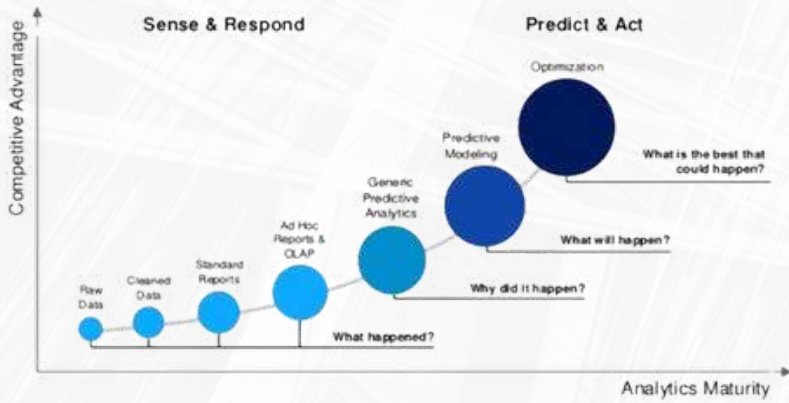

This gives the leadership the tools to make real time decisions, identify emerging trends and respond faster to disruptive forces.

*Inner Circle Partner  
 (Top 1% partners globally)*

*700+ Customers*

*Microsoft ISV Dev Center  
 Partner*

*Pioneering Digital  
 Transformation journey of  
 our customers*

*Recognized US  
 Customer Portfolio*

*Gold Partner for MS  
 Business Applications*

# Analyze, Where Do You Stand